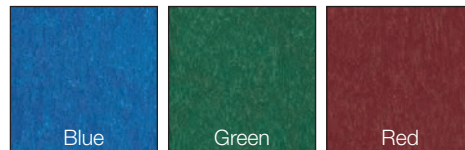

TRIM COLORS