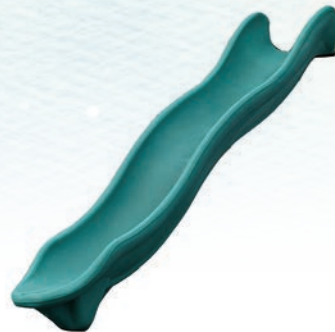

10' Avalanche
For 5' Deck