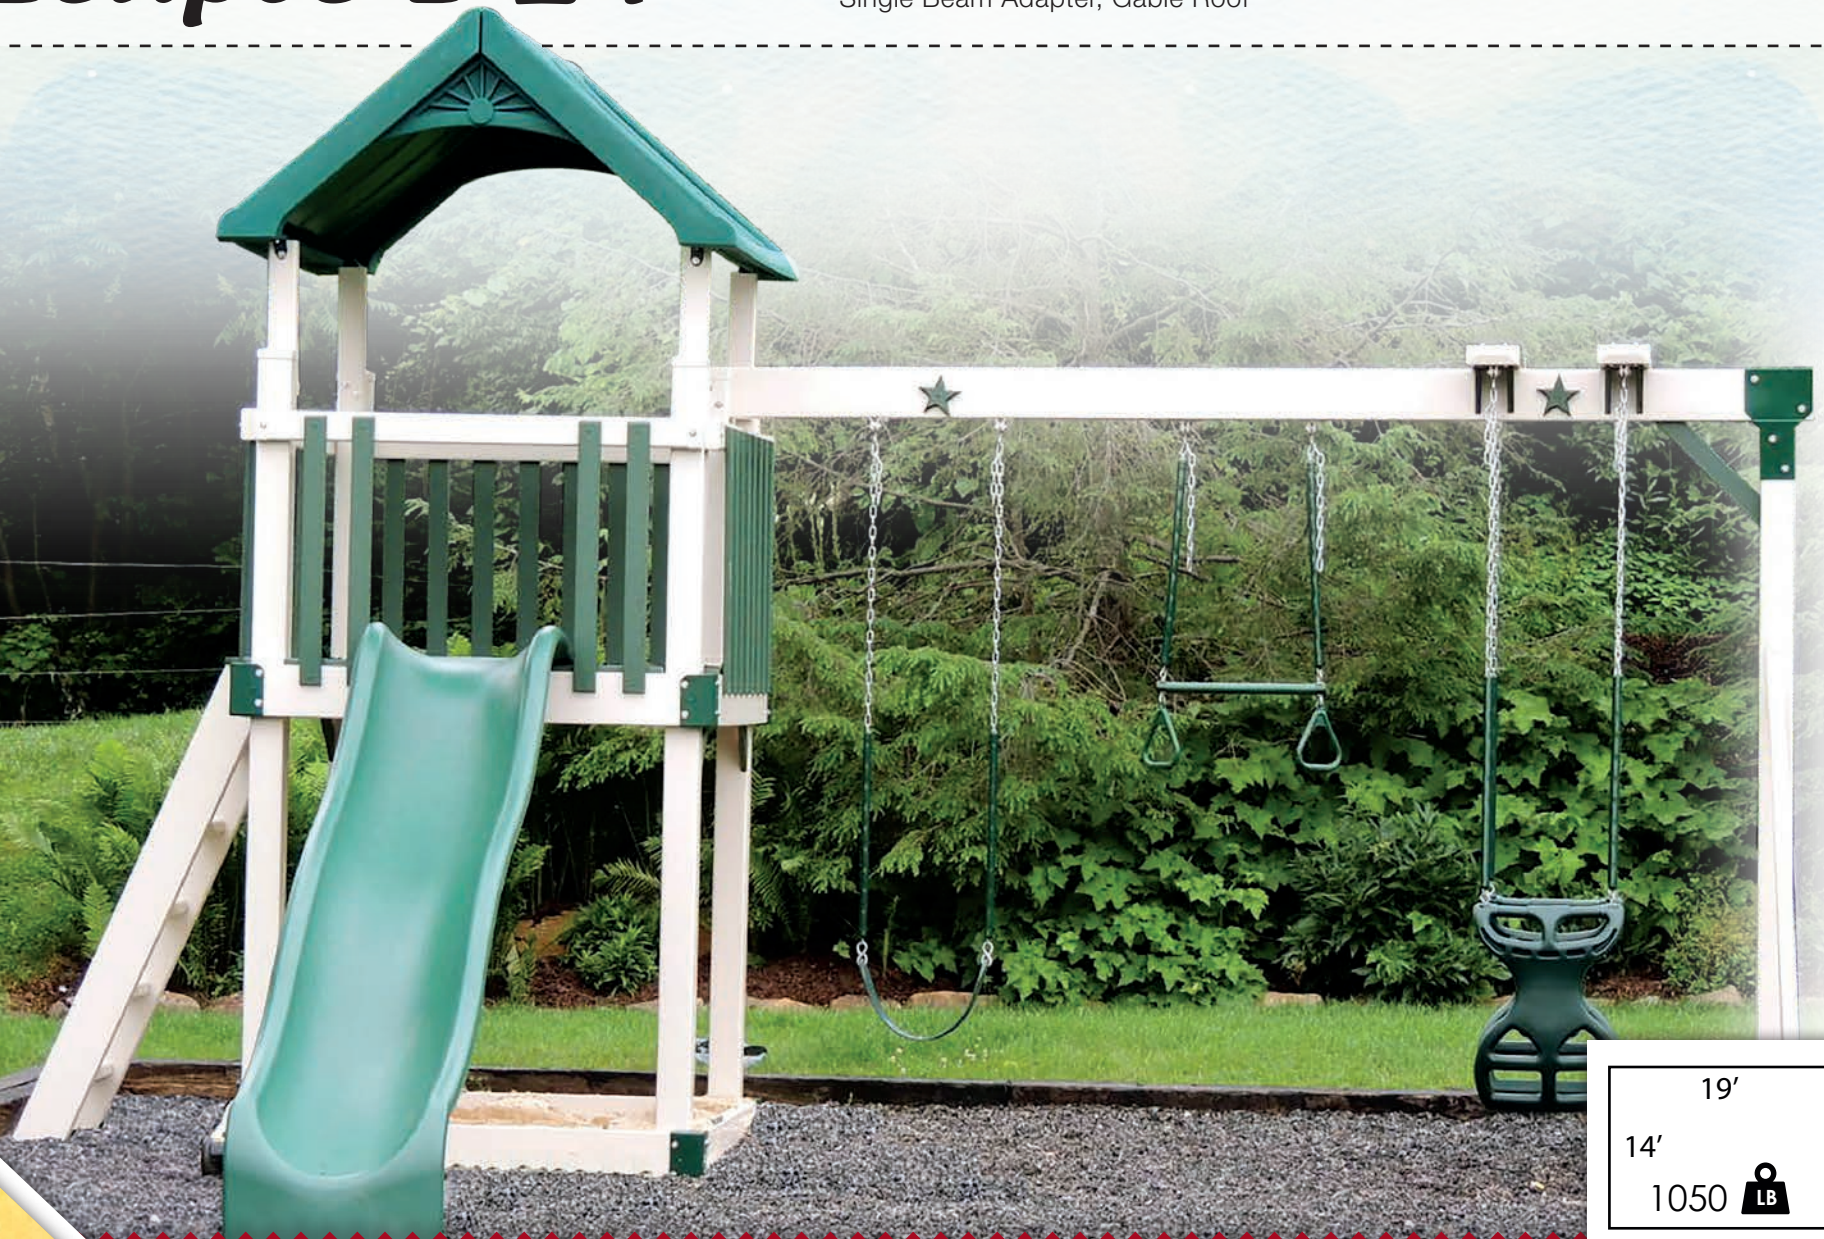

Eclipse E-24

Tan Vinyl, Green Trim, 5' x 5' Play Deck, 5' Deck Height, 3-Position Single Beam, Belt Swing, Trapeze, 10' Wonder Wave Slide, Entrance Ladder, Safety Glider with Single Beam Adapter, Gable Roof

19'

14'

1050

Allow an additional 3' on all sides if adding mulch border.