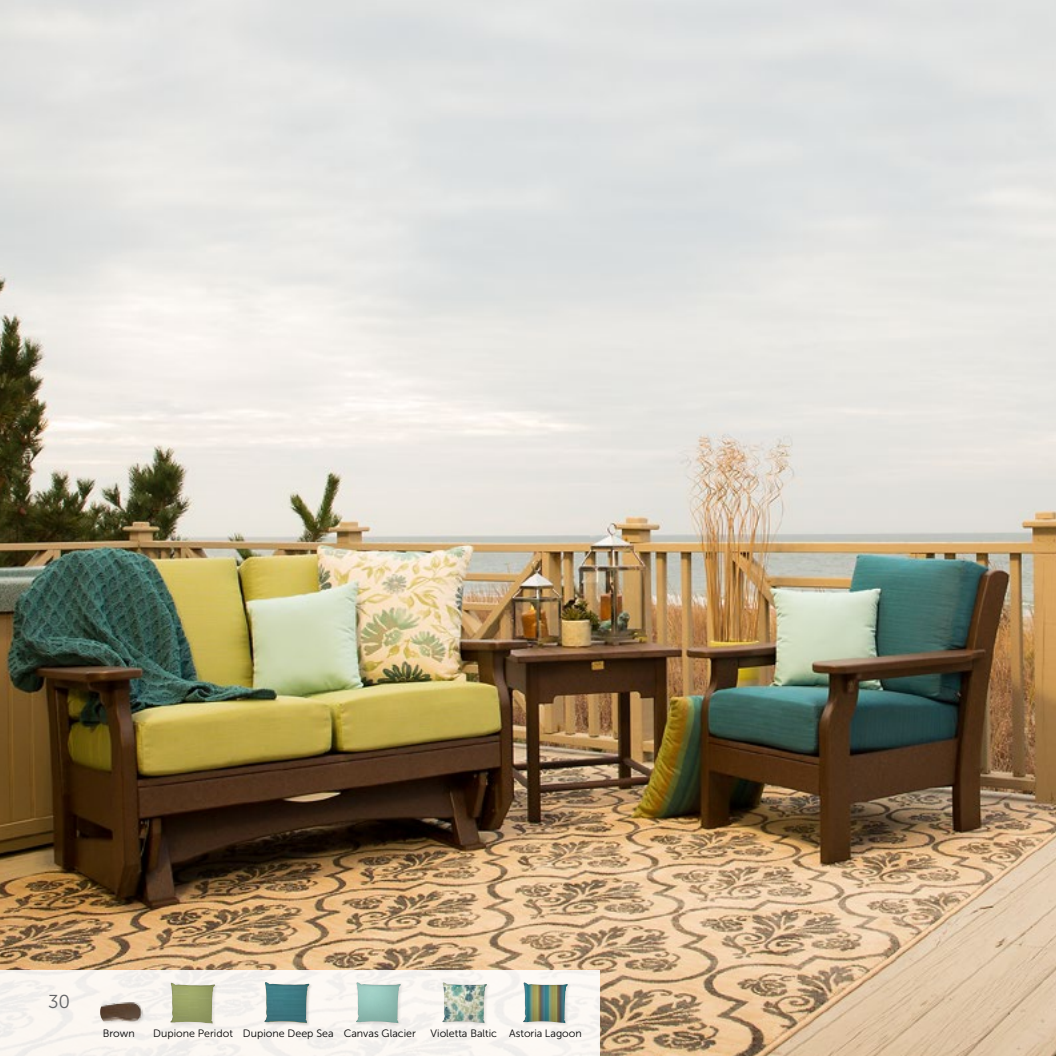

Brown Dupione Peridot Dupione Deep Sea Canvas Glacier Violetta Baltic Astoria Lagoon