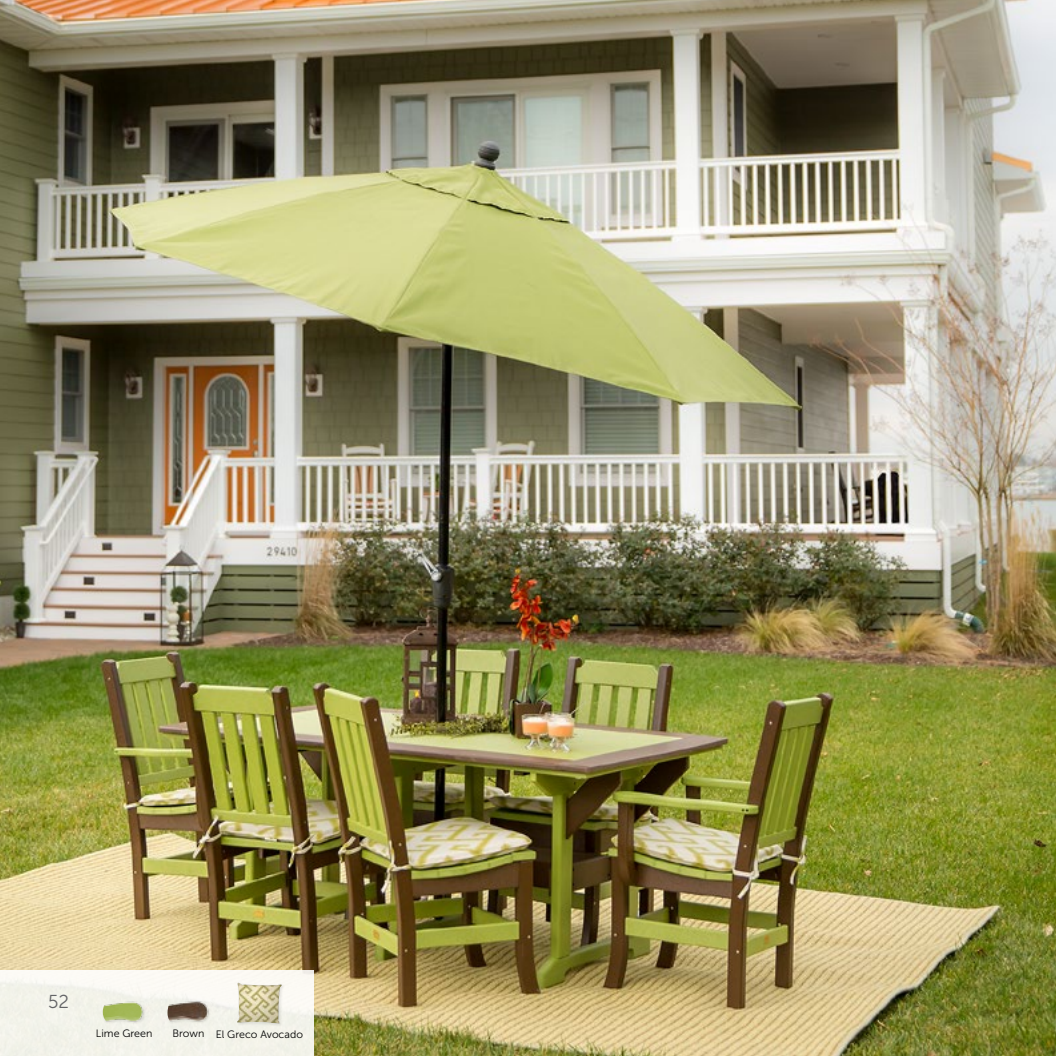

Round Dining Table

401-P 42" Round Dining Table

402-P 48" Round Dining Table

403-P 60" Round Dining Table

See umbrellas on pages 74-75.